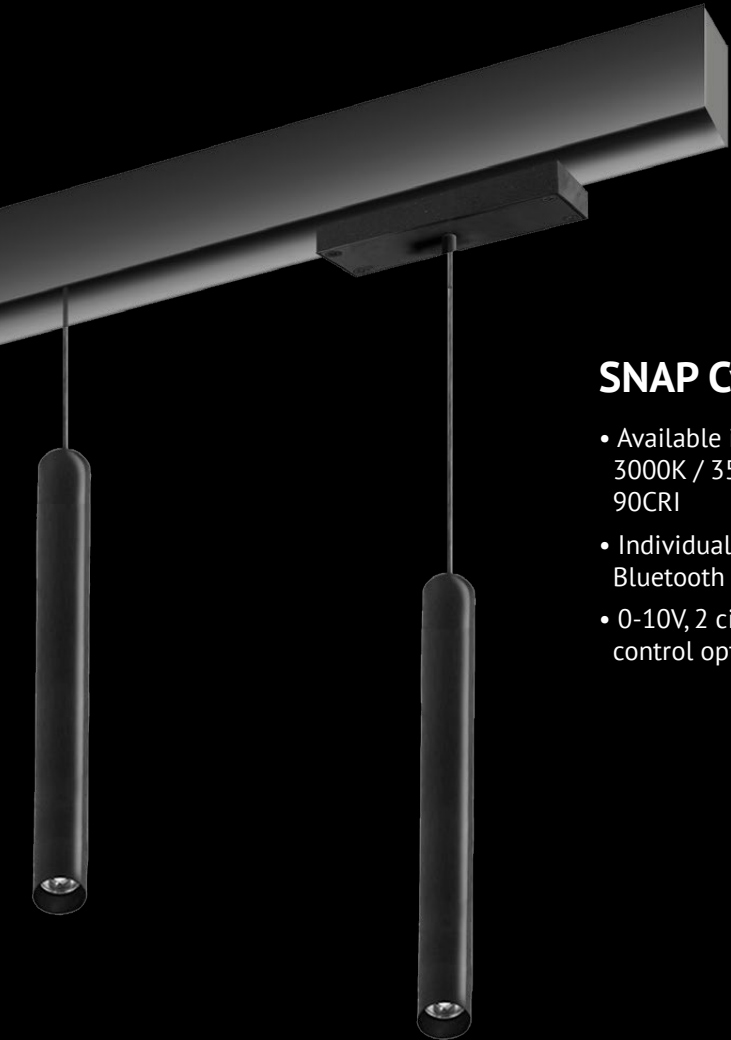

# SNAPs right into place.

Freedom to create - a contemporary track lighting system with a range of 'snap-in' components. The insets are installed with adjustable fixings to secure them in place. SNAP gives you the flexibility to design a lighting system custom to your environment.

## SNAP Spot

- Available in 2700K / 3000K / 3500K / 4000K - 90CRI
- 340° rotation and 90° tilt
- Individual addressable Bluetooth wireless control
- 0-10V, 2 circuit wired control option