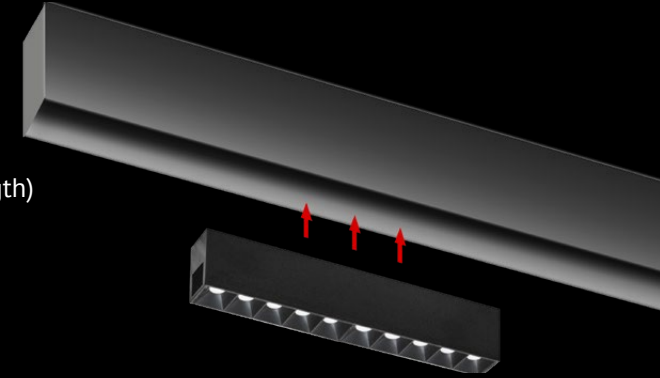

# SNAPs right into place.

Freedom to create - a contemporary track lighting system with a range of 'snap-in' components. The insets are installed with adjustable fixings to secure them in place. SNAP gives you the flexibility to design a lighting system custom to your environment.

## SNAP Cylinder

- Available in 2700K / 3000K / 3500K / 4000K - 90CRI
- Individual addressable Bluetooth wireless control
- 0-10V, 2 circuit wired control option

## SNAP Spot

- Available in 2700K / 3000K / 3500K / 4000K - 90CRI
- 340° rotation and 90° tilt
- Individual addressable Bluetooth wireless control
- 0-10V, 2 circuit wired control option

## SNAP Linear Spot

- Available in 2700K / 3000K / 3500K / 4000K
- 5, 10 or 15 cells available (15 cells 20"[500mm] in length)
- Individual addressable Bluetooth wireless control
- 0-10V, 2 circuit wired control option