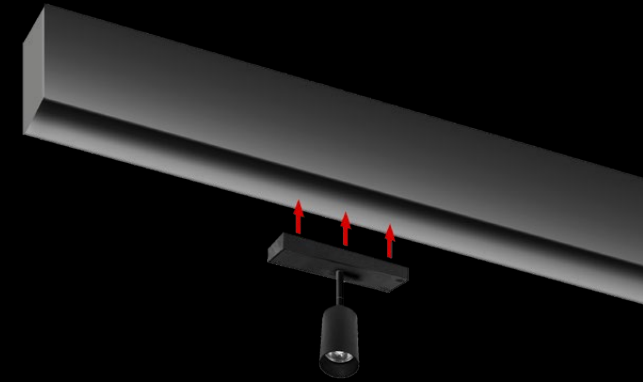

# SNAPs right into place.

Freedom to create - a contemporary track lighting system with a range of 'snap-in' components. The insets are installed with adjustable fixings to secure them in place. SNAP gives you the flexibility to design a lighting system custom to your environment.

## SNAP Cylinder

- Available in 2700K / 3000K / 3500K / 4000K - 90CRI
- Individual addressable Bluetooth wireless control
- 0-10V, 2 circuit wired control option

## SNAP Spot

- Available in 2700K / 3000K / 3500K / 4000K - 90CRI
- 340° rotation and 90° tilt
- Individual addressable Bluetooth wireless control
- 0-10V, 2 circuit wired control option